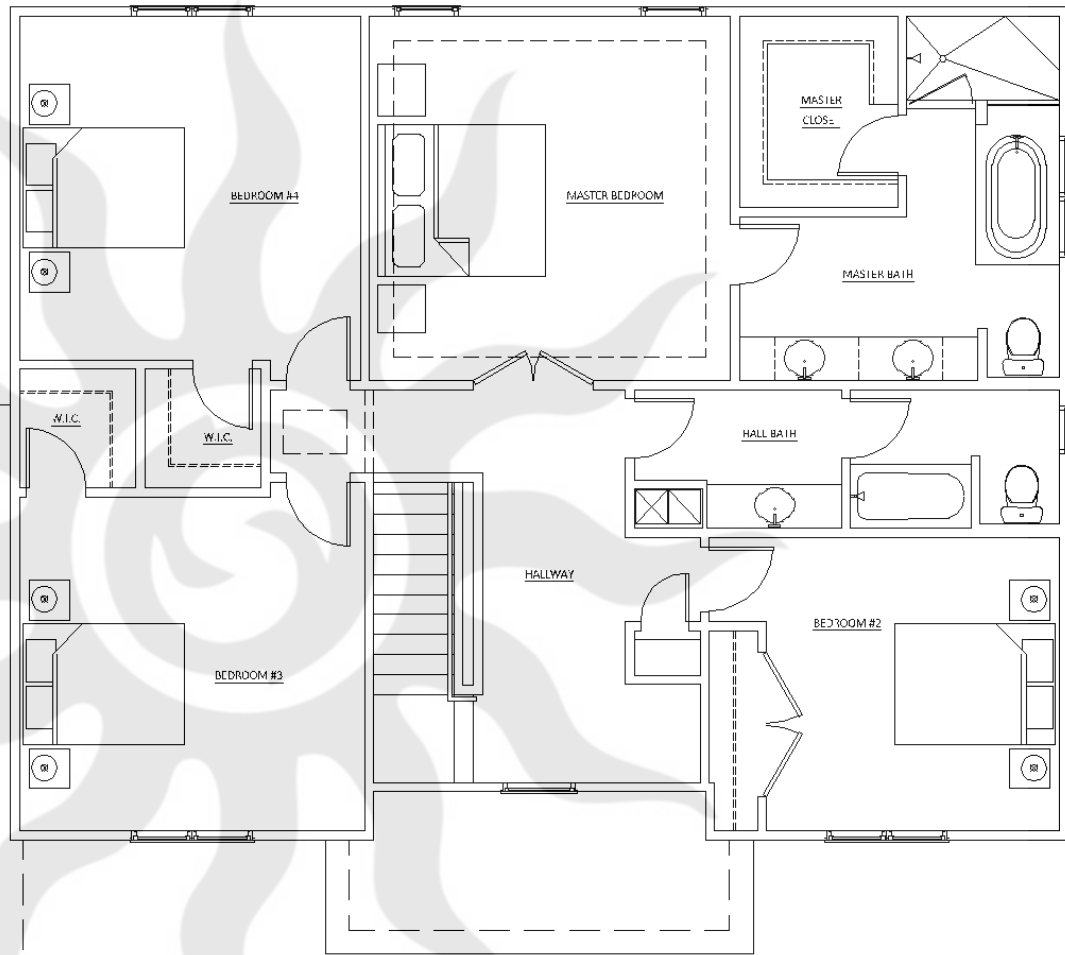

# MAGNOLIA

2-STORY 1ST FLOOR PLAN

2,990 Square Feet

Copyright © 2020, Sublime Homes, LLC. All Rights Reserved.

PLANS PROTECTED UNDER 17 USC § 102 AND CHAPTER 37 OF THE CODE OF FEDERAL REGULATIONS

sublime homes

# MAGNOLIA

2-STORY 2ND FLOOR PLAN

2,990 Square Feet