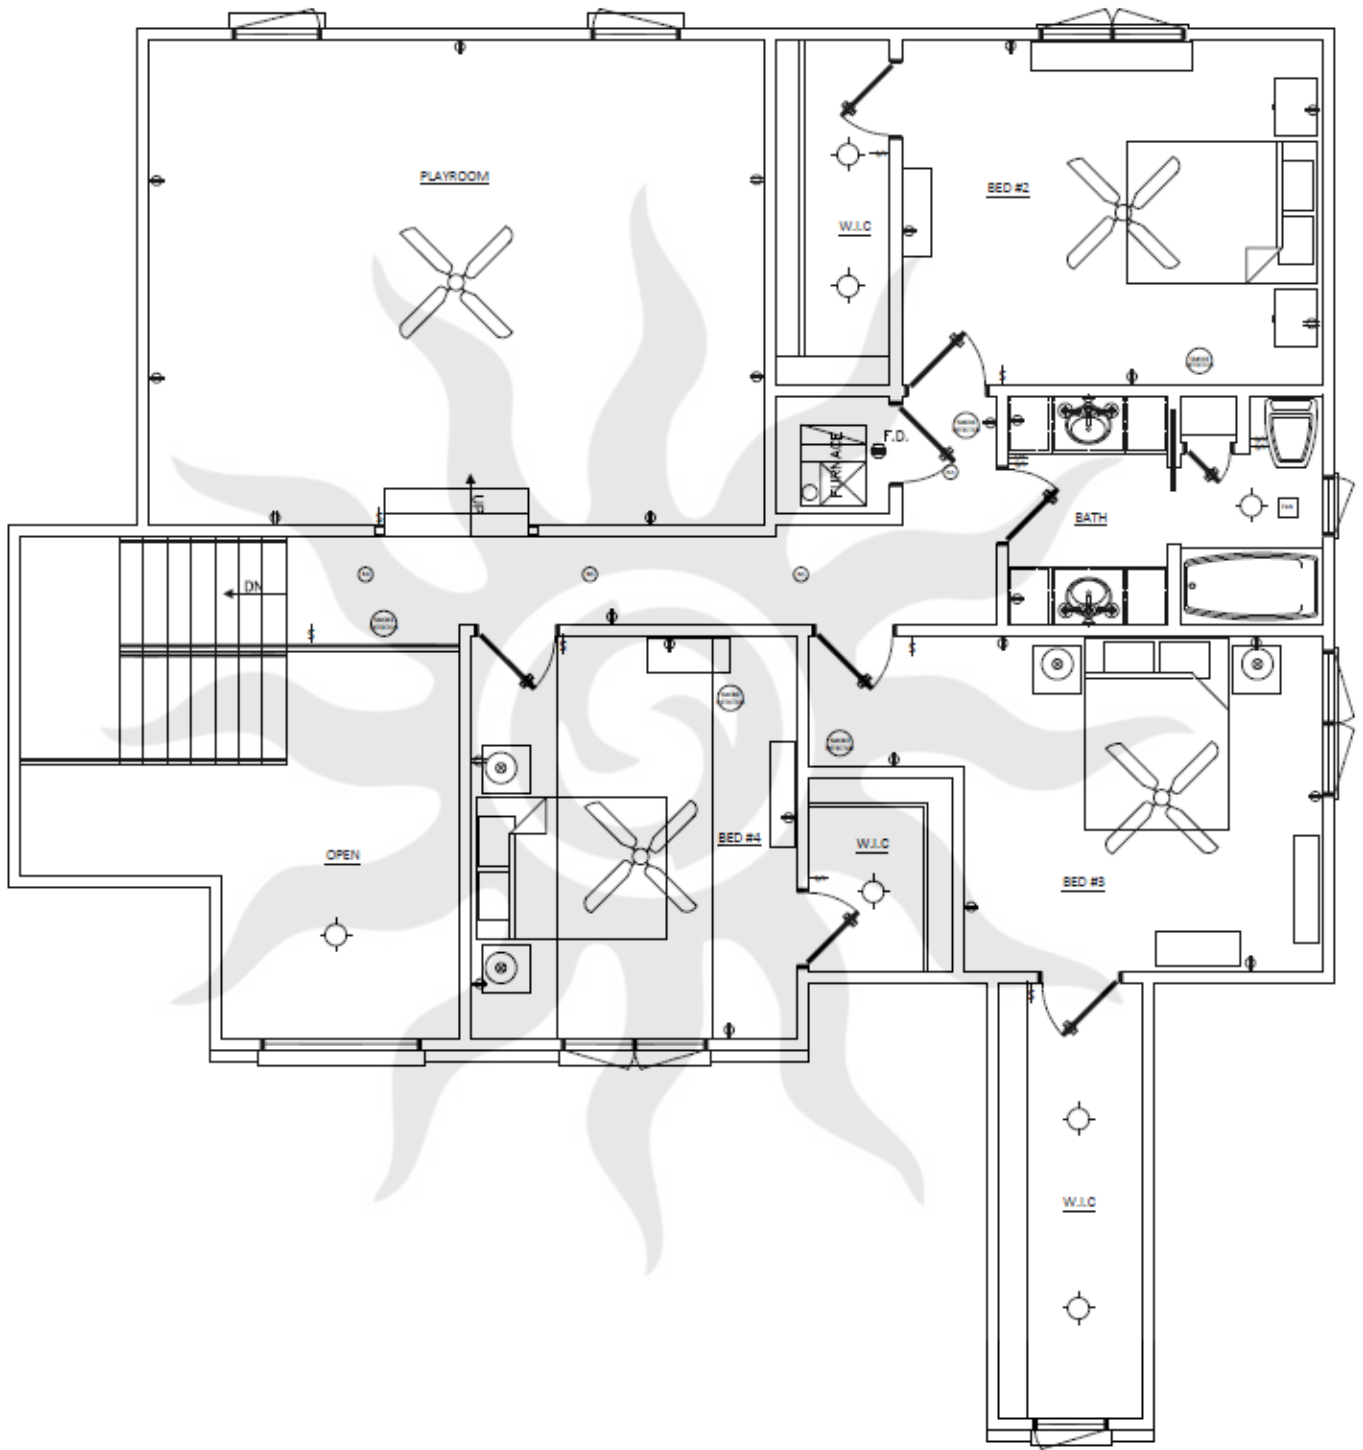

Copyright © 2020, Sublime Homes, LLC. All Rights Reserved.

PLANS PROTECTED UNDER 17 USC § 102 AND CHAPTER 37 OF THE CODE OF FEDERAL REGULATIONS

Lorraine

2 STORY 1ST FLOOR PLAN

sublime homes

3,500 Square Feet

Copyright © 2020, Sublime Homes, LLC. All Rights Reserved.

PLANS PROTECTED UNDER 17 USC § 102 AND CHAPTER 37 OF THE CODE OF FEDERAL REGULATIONS

sublime homes

Lorraine

2 STORY 2ND FLOOR PLAN

3,500 Square Feet