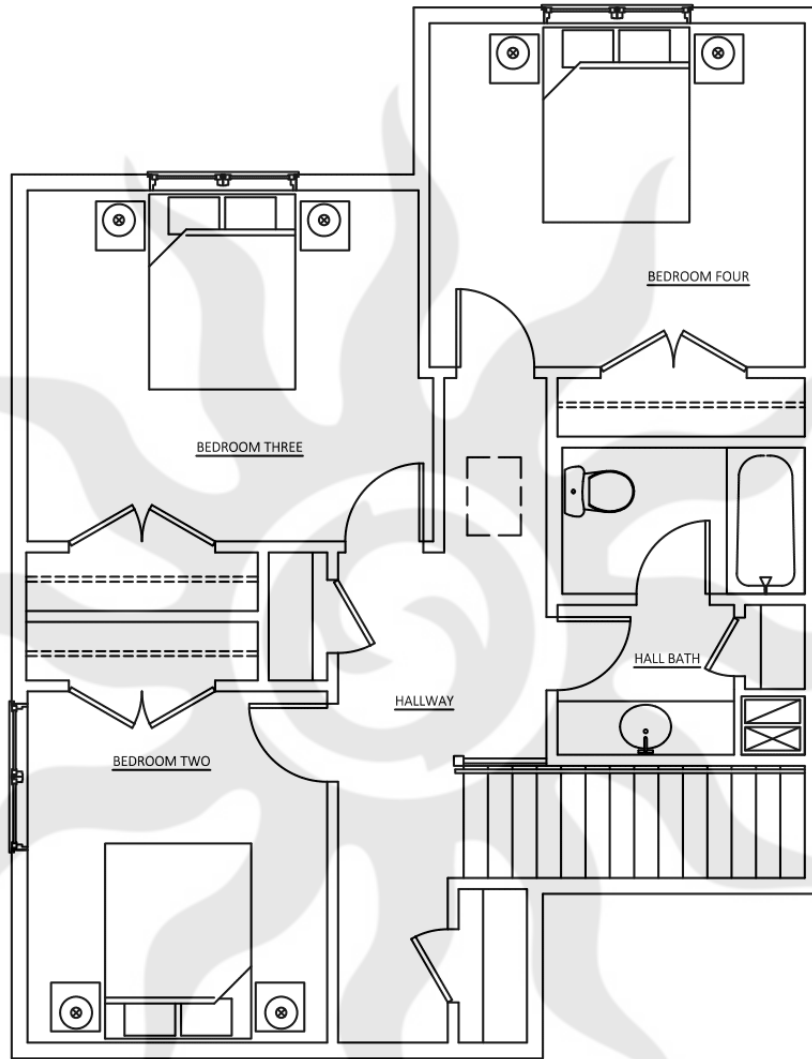

Copyright © 2020, Sublime Homes, LLC. All Rights Reserved.

PLANS PROTECTED UNDER 17 USC § 102 AND CHAPTER 37 OF THE CODE OF FEDERAL REGULATIONS

sublime homes

Lilly

1.5 STORY 1ST FLOOR PLAN

2,881 Square Feet

Copyright © 2020, Sublime Homes, LLC. All Rights Reserved.

PLANS PROTECTED UNDER 17 USC § 102 AND CHAPTER 37 OF THE CODE OF FEDERAL REGULATIONS

sublime homes

Lilly

1.5 STORY 2ND FLOOR PLAN

2,881 Square Feet