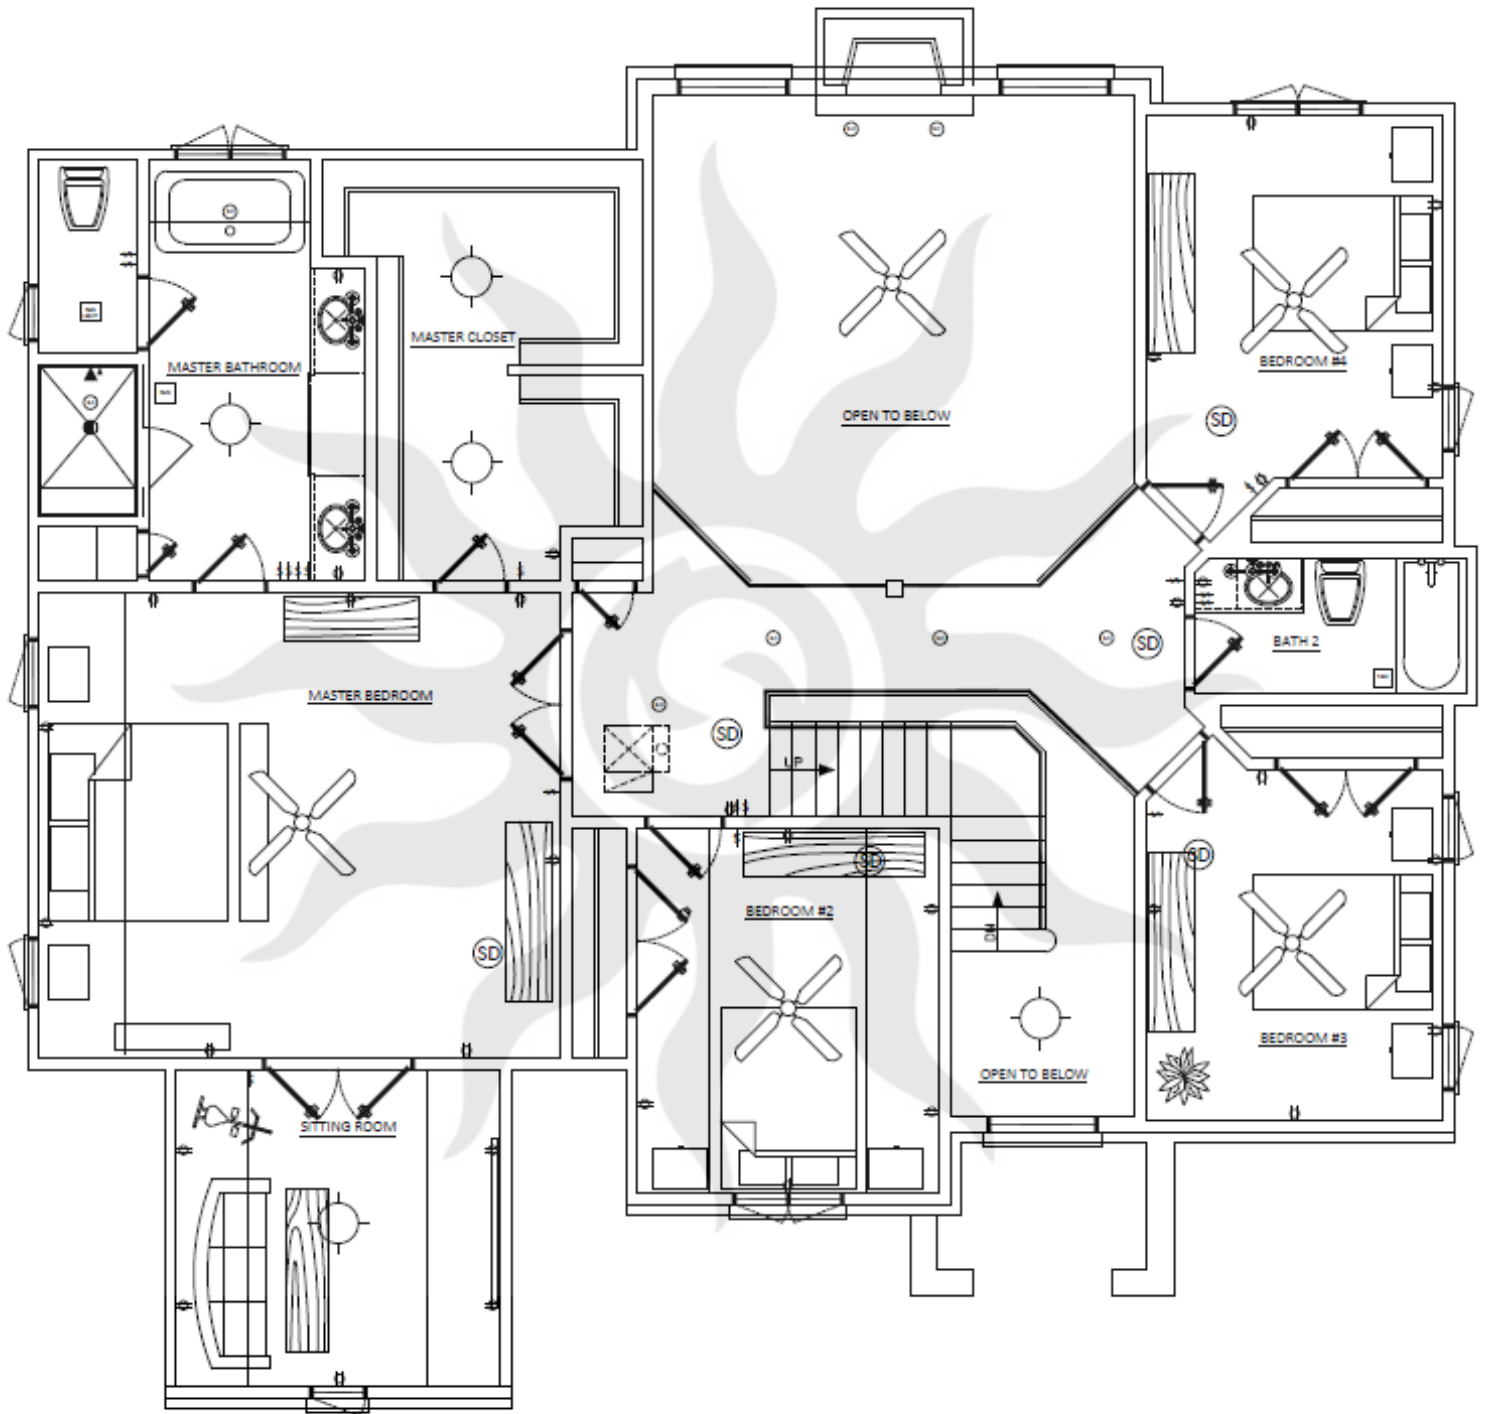

Copyright © 2020, Sublime Homes, LLC. All Rights Reserved.

PLANS PROTECTED UNDER 17 USC § 102 AND CHAPTER 37 OF THE CODE OF FEDERAL REGULATIONS

Jacklyn

2 STORY 1ST FLOOR PLAN

3,600 Square Feet

sublime homes

Copyright © 2020, Sublime Homes, LLC. All Rights Reserved.

PLANS PROTECTED UNDER 17 USC § 102 AND CHAPTER 37 OF THE CODE OF FEDERAL REGULATIONS

sublime homes

Jacklyn

2 STORY 2ND FLOOR PLAN

3,600 Square Feet