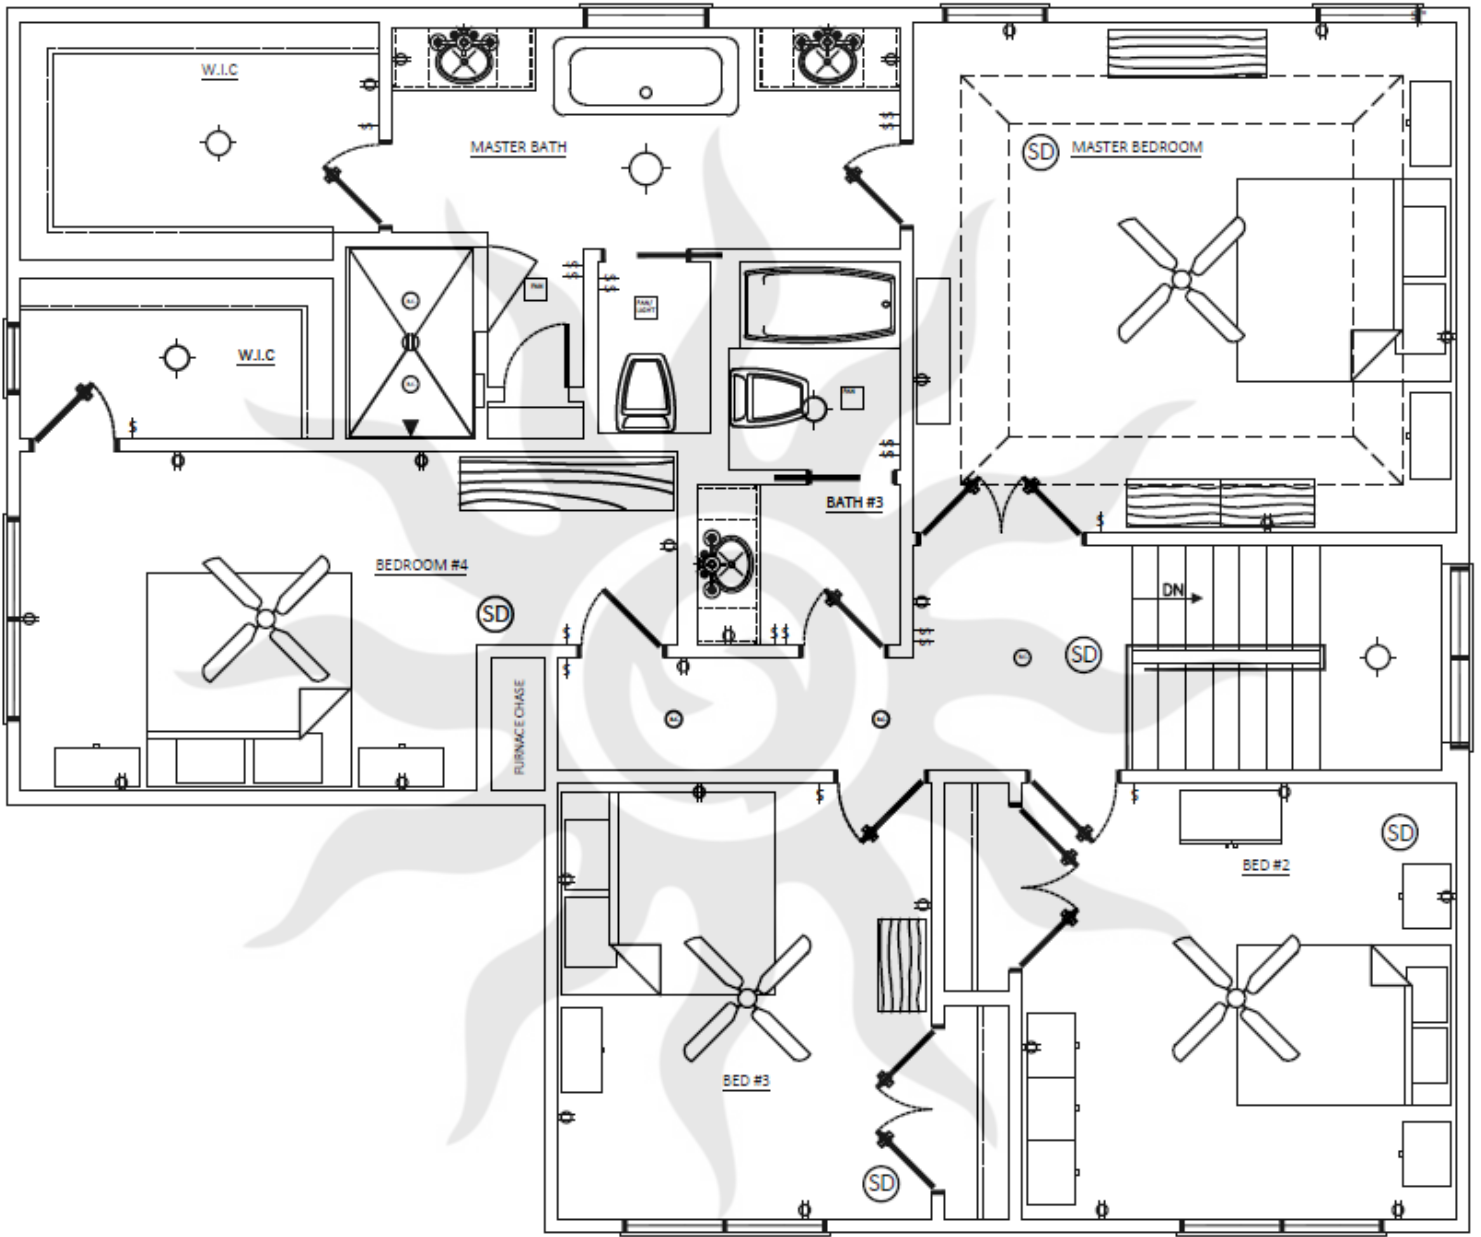

Copyright © 2020, Sublime Homes, LLC. All Rights Reserved.

PLANS PROTECTED UNDER 17 USC § 102 AND CHAPTER 37 OF THE CODE OF FEDERAL REGULATIONS

Geoffrey

2 STORY 1ST FLOOR PLAN

3,100 Square Feet

sublime homes

Copyright © 2020, Sublime Homes, LLC. All Rights Reserved.

PLANS PROTECTED UNDER 17 USC § 102 AND CHAPTER 37 OF THE CODE OF FEDERAL REGULATIONS

sublime homes

Geoffrey

2 STORY 2ND FLOOR PLAN

3,100 Square Feet